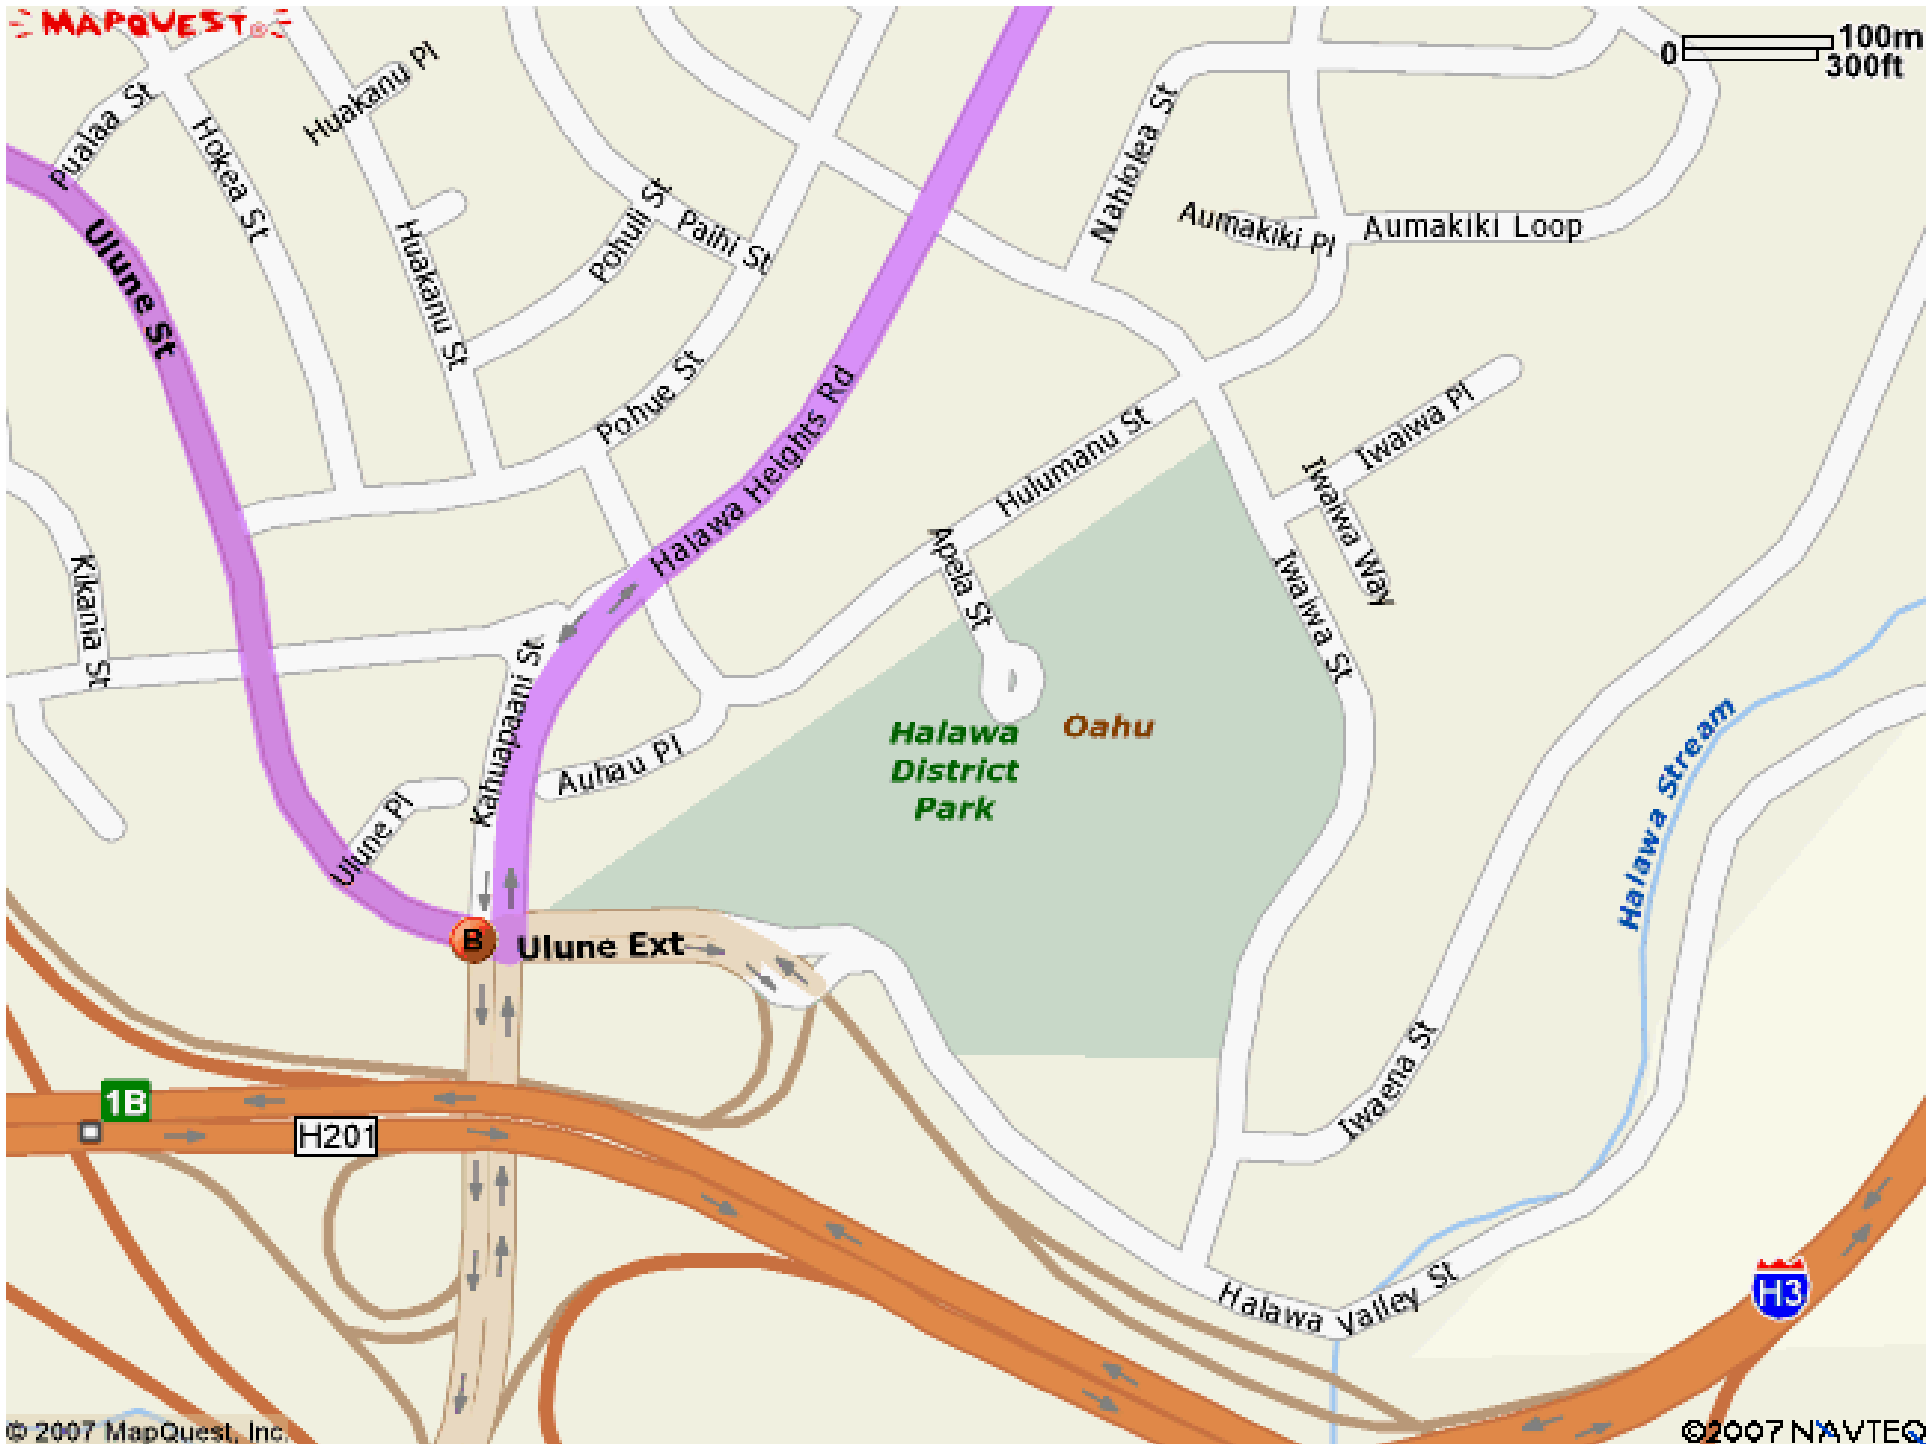

Camp Smith

Wayland Offices

Camp H.M. Smith, Hawaii

Wayland Baptist University Office on base. Tuesdays and Thursdays from 1200 to 1600. Phone 222-9407

From Town

This wing doesn't exist anymore

Bldg 3A Access to classrooms

Parking

Camp Smith Classrooms # 103, 105, 107, 120 on the first floor

Bldg 3A access to the WBU Office

- Parking Lot
- Building