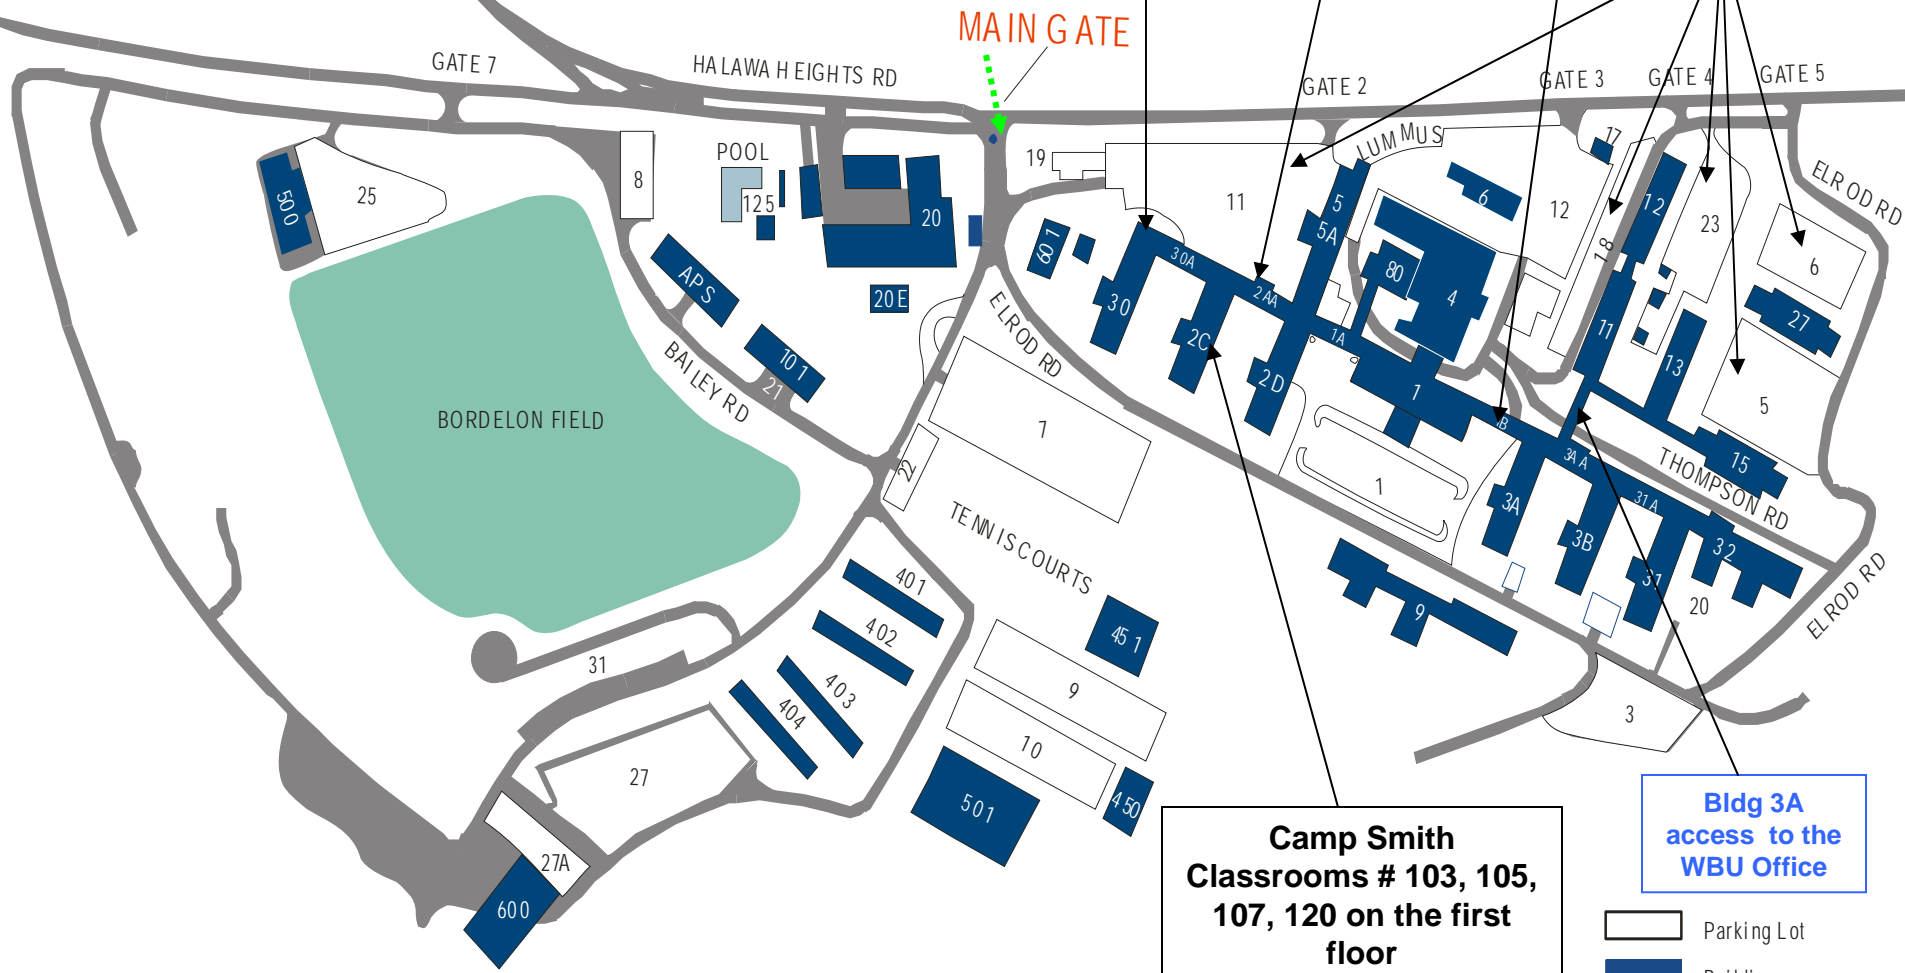

Camp Smith

Wayland Offices

Camp H.M. Smith, Hawaii

Wayland Baptist University Office on base. Tuesdays and Thursdays from 1200 to 1600. Phone 222-9407

From Town

This wing doesn't exist anymore

Bldg 3A Access to classrooms

Parking

Camp Smith Classrooms # 103, 105, 107, 120 on the first floor

Bldg 3A access to the WBU Office

- Parking Lot
- Building