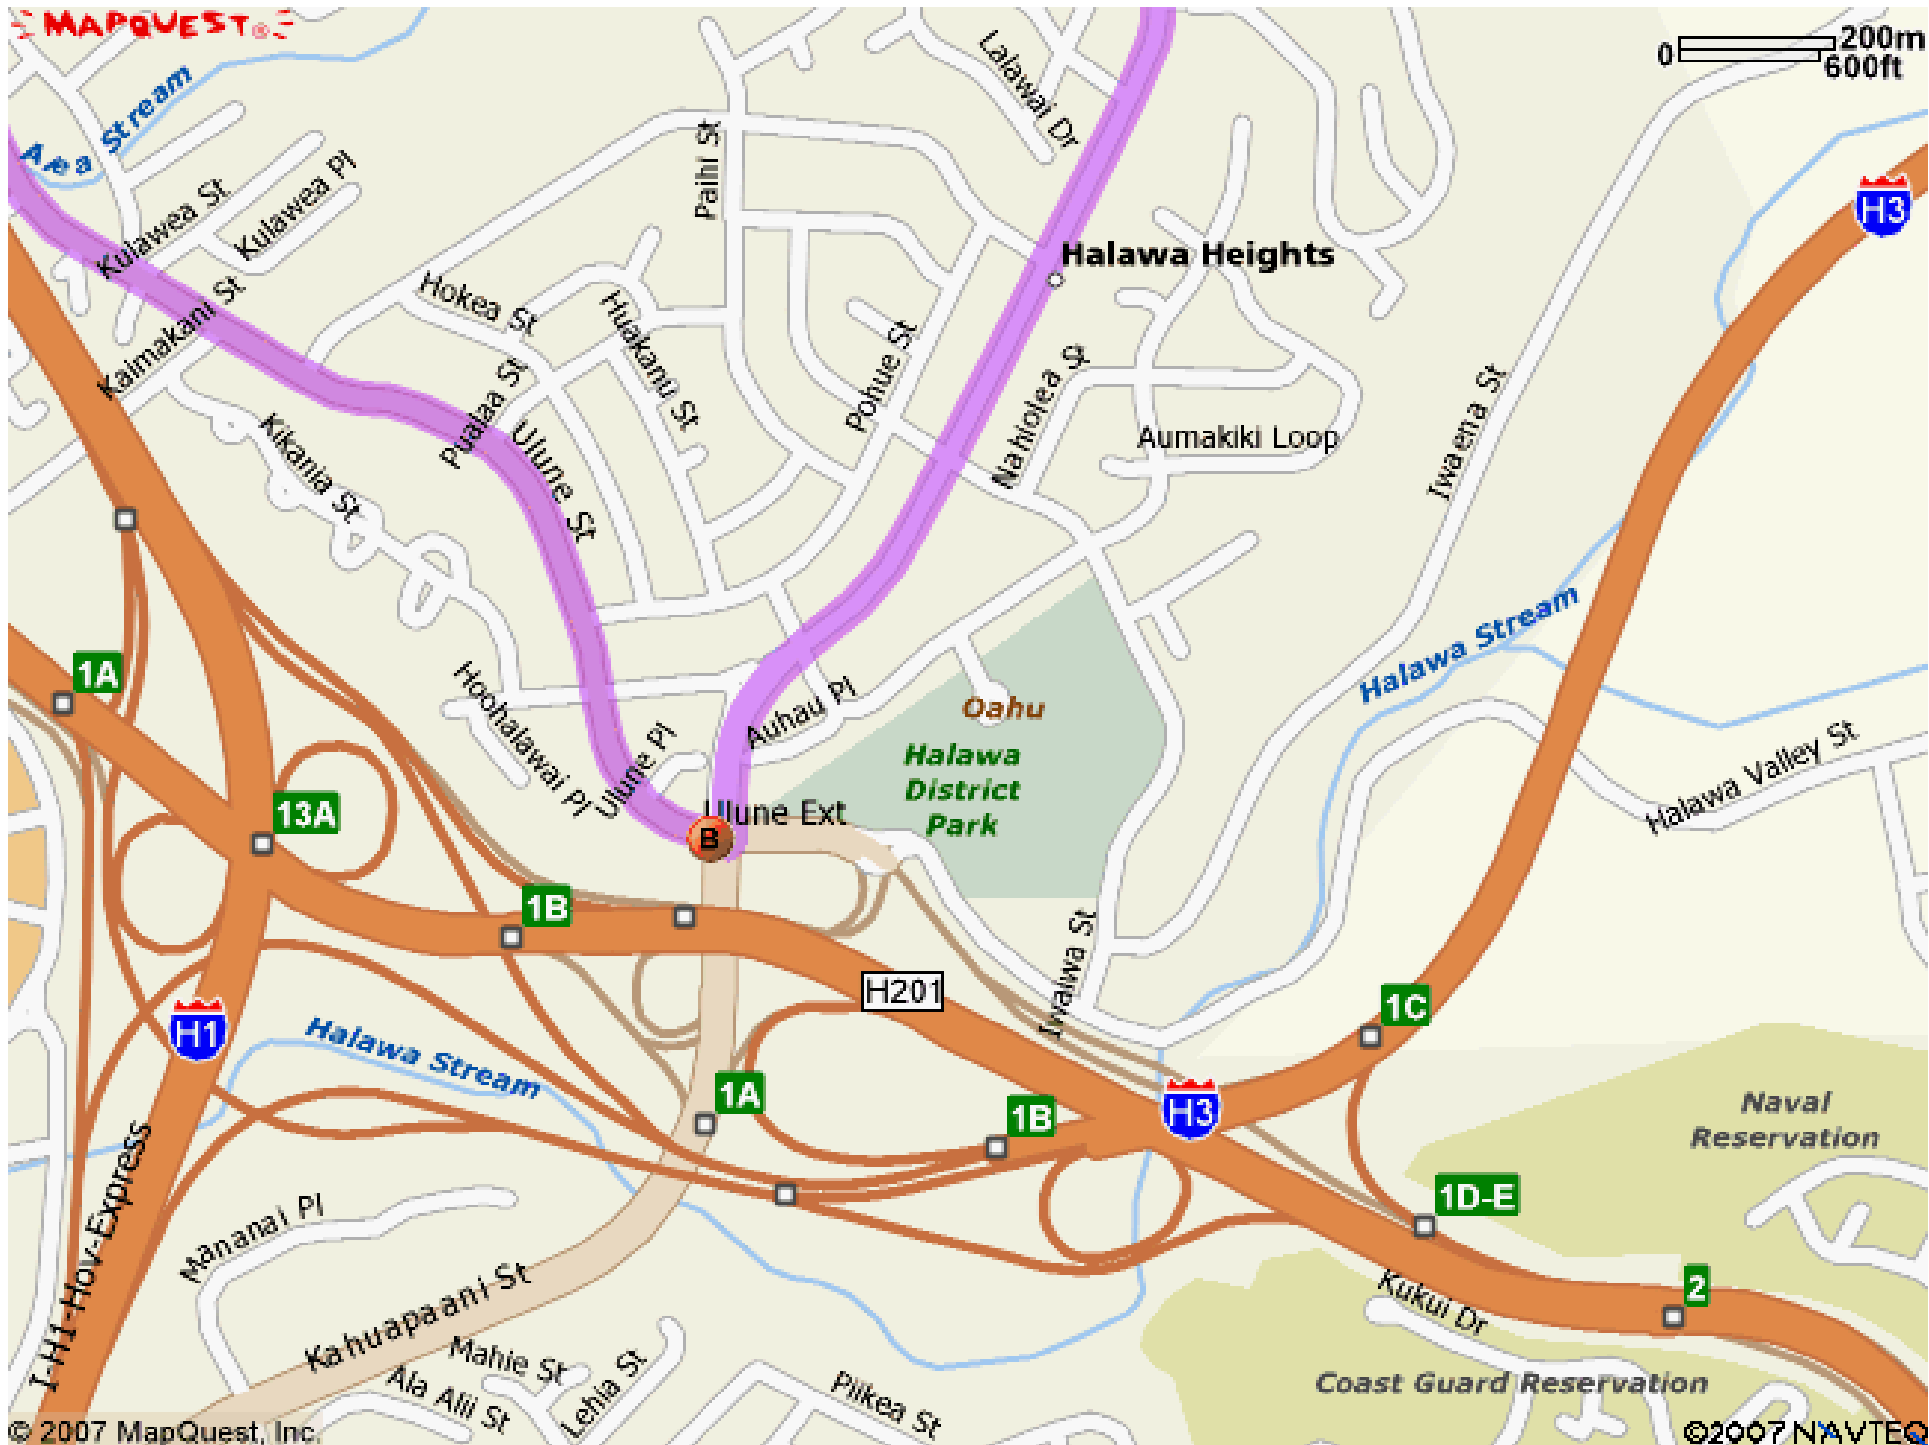

Camp Smith

Wayland Offices

Camp H.M. Smith, Hawaii

Wayland Baptist University Office on base. Tuesdays and Thursdays from 1200 to 1600. Phone 222-9407

From Town

This wing doesn't exist anymore

Bldg 3A Access to classrooms

Parking

Camp Smith Classrooms # 103, 105, 107, 120 on the first floor

Bldg 3A access to the WBU Office

- Parking Lot
- Building